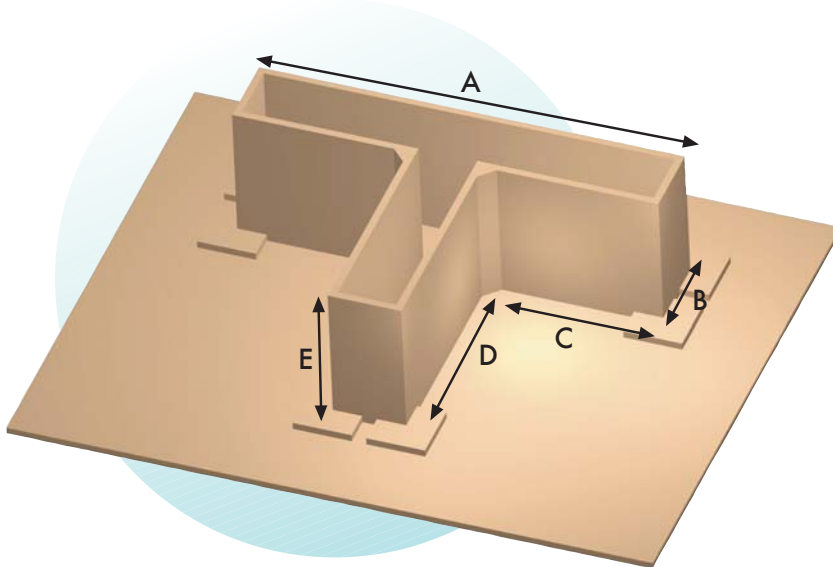

## T MAZE

Note: Drawing used for illustration purposes.

### Features

- Made of durable and easy to clean ABS plastic
- Available in black, white or beige
- One surface of the maze is smooth; the other is slightly textured
- Designed for optimal use with SDI video tracking systems that feature:
  - User defined zones
  - Tracks time spent and distance traveled, speed and resting time in each zone
  - Customizable Reports

### T MAZE SPECIFICATIONS

|                      | BASE                      | MAZE DIMENSIONS |        |         |          |        |
|----------------------|---------------------------|-----------------|--------|---------|----------|--------|
| Mouse                | 22" x 17.5"               | (A) 14"         | (B) 2" | (C) 6"  | (D) 7.5" | (E) 5" |
| Rat                  | 36" x 27"                 | (A) 28"         | (B) 4" | (C) 12" | (D) 15"  | (E) 8" |
| Material Composition | 1/4" Haircell ABS Plastic |                 |        |         |          |        |
| Color Options        | Black, White, Beige       |                 |        |         |          |        |

NOTE: Beige is SDI's standard Maze color unless specified by the researcher. The SMART Video Tracking System Software is sensitive enough to track a subject with little or no contrast.