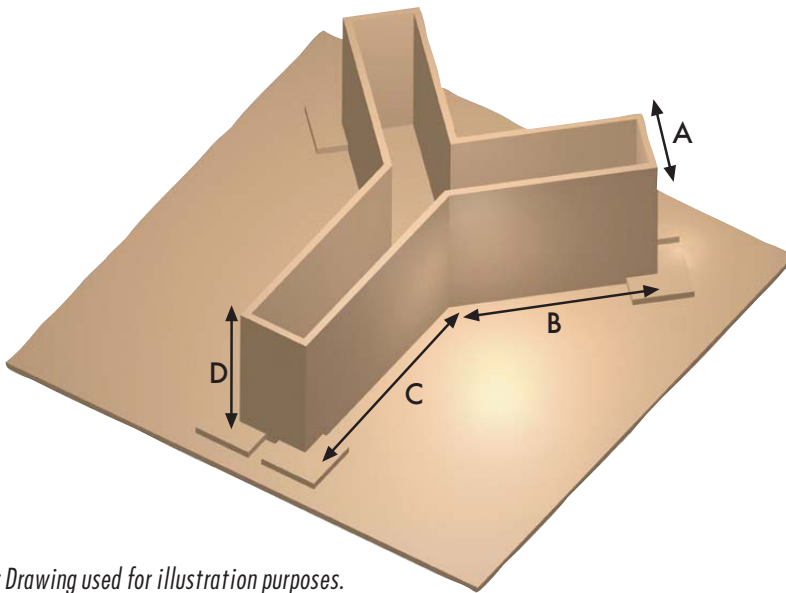

Y MAZE

Features & Benefits

- Made of durable and easy to clean ABS plastic
- Available in black, white or beige
- One surface of the maze is smooth; the other is slightly textured
- Designed for optimal use with SDI video tracking systems that feature:
 - User defined zones
 - Tracks time spent and distance traveled, speed and resting time in each zone
 - Customizable Reports

Note: Drawing used for illustration purposes.

Y MAZE SPECIFICATIONS

	BASE	MAZE DIMENSIONS			
Mouse	18" x 18"	(A) 2"	(B) 6"	(C) 8"	(D) 5"
Rat	30" x 30"	(A) 4"	(B) 12"	(C) 16"	(D) 8"
Material Composition	1/4" Haircell ABS Plastic				
Color Options	Black, White, Beige				

PRODUCT NAME	PART NUMBER	PRODUCT NAME	PART NUMBER
Y Maze for Mice	Black 7001-0307	Y Maze for Rats	Black 7001-0304
	White 7001-0308		White 7001-0305
	Beige 7001-0309		Beige 7001-0306

NOTE: Beige is SDI's standard Maze color unless specified by the researcher. The SMART Video Tracking System Software is sensitive enough to track a subject with little or no contrast.