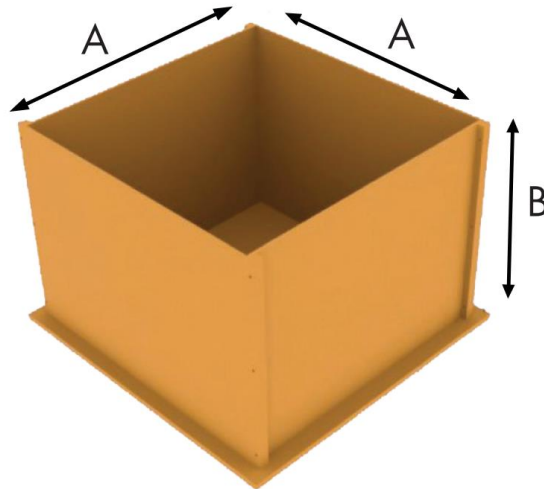

OPEN FIELD SINGLE UNIT

PART NUMBER

BEIGE

➤ 7001-0357

BLACK

➤ 7001-0355

WHITE

➤ 7001-0356

Drawings and images are not shown proportionally for illustration purposes.

FEATURES & BENEFITS

Made of durable and easy to clean ABS plastic

The interior walls of the maze are smooth, while the floor has a slightly textured surface

Walls and floors separate for easy cleaning

Designed for optimal use with SDI ANY-maze video tracking system that features:

- User defined zones
- Tracks time spent and distance traveled, speed and resting time in each zone.
- Customizable Reports

Open Field Single Unit Specifications

Dimensions	
Inside Wall Length (A)	20"
Inside Chamber Footprint	20" x 20"
Inside Wall Height (B)	15.25"
Base of Maze	22" x 22"
Material Composition	.25" ABS Plastic
Color Options	Black, White, Beige